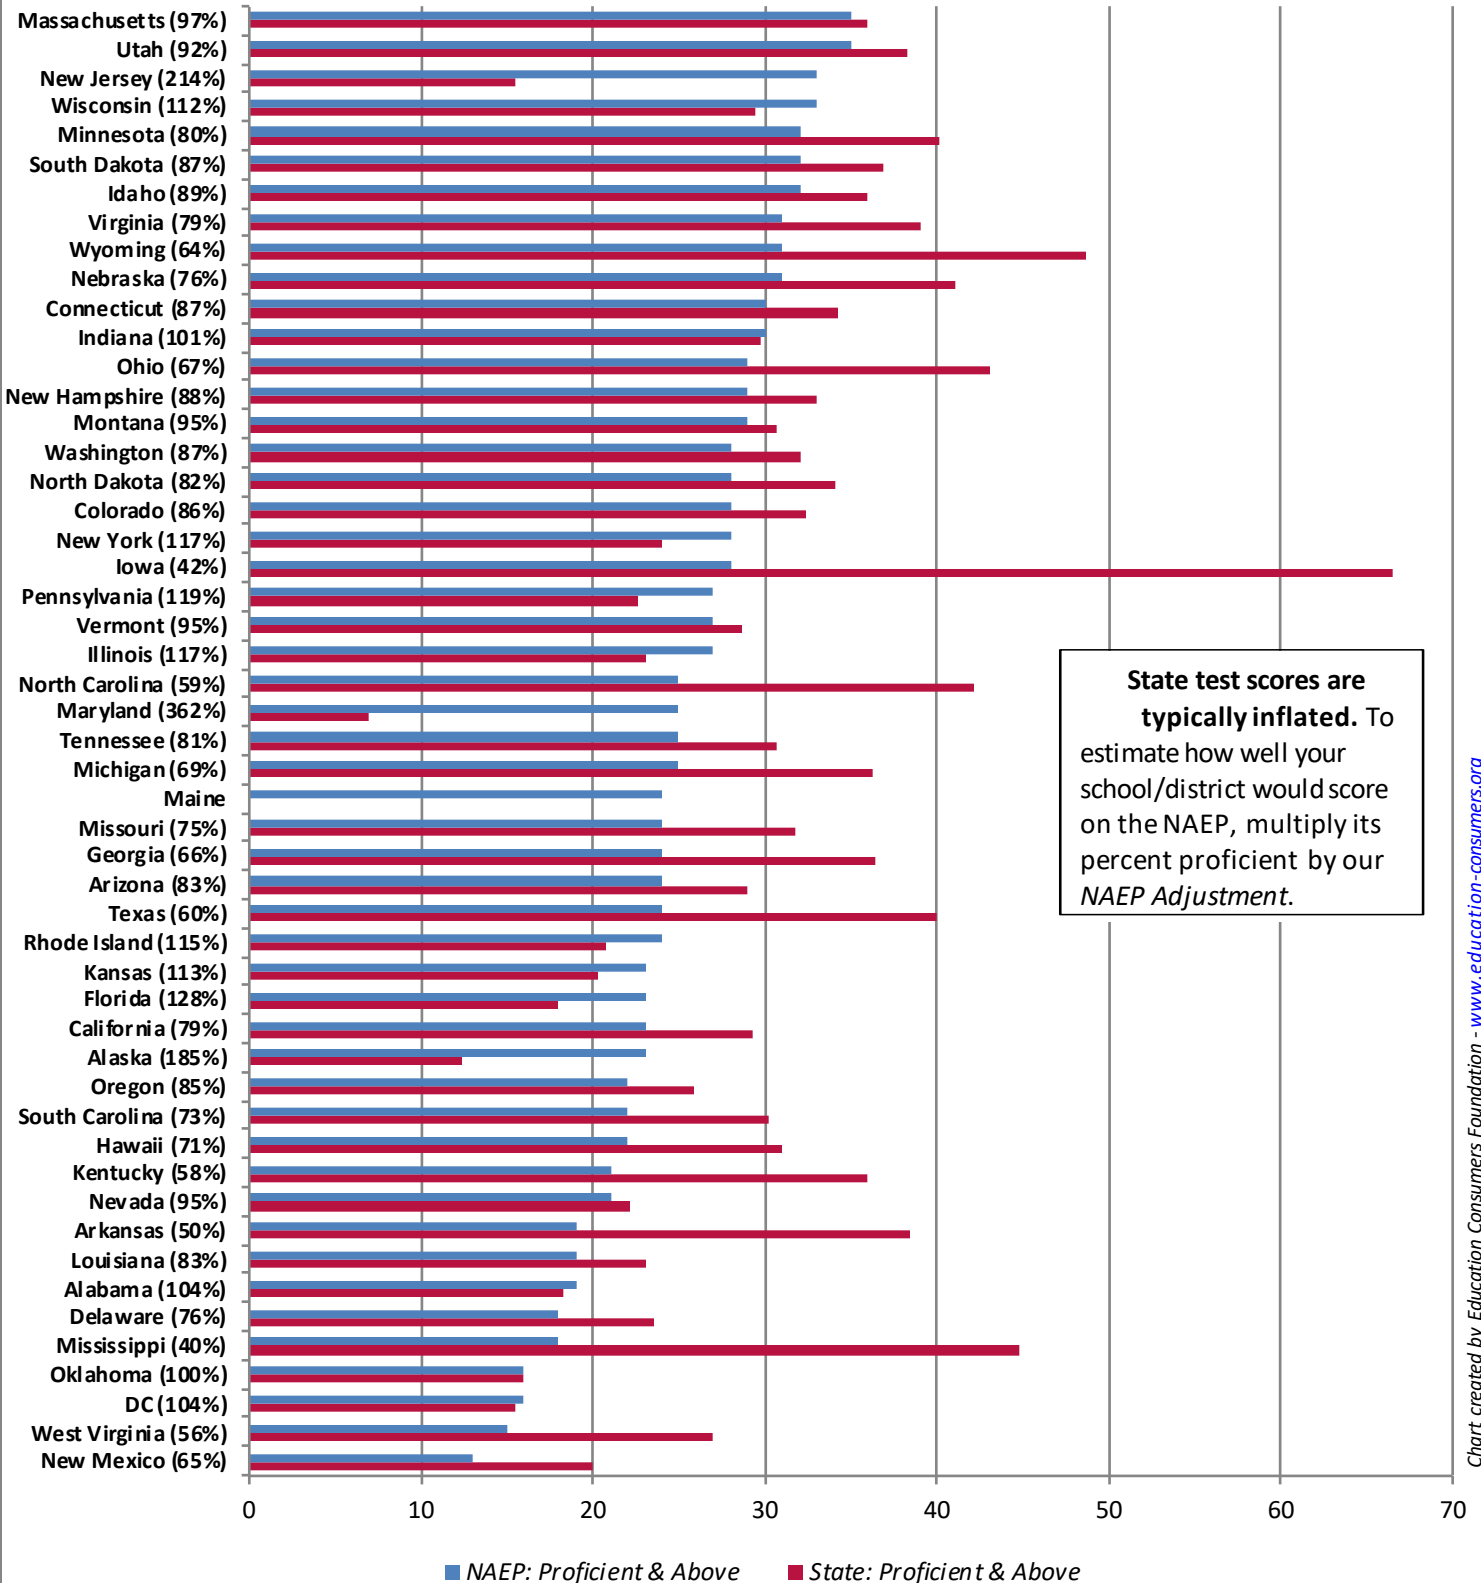

Are States Honest With Themselves About Achievement?

National Assessment of Educational Progress (NAEP) vs State Self-Reports **MATH**:
Percent Proficient **Grade 8** (2022)

State NAEP Adjustment

State test scores are typically inflated. To estimate how well your school/district would score on the NAEP, multiply its percent proficient by our NAEP Adjustment.