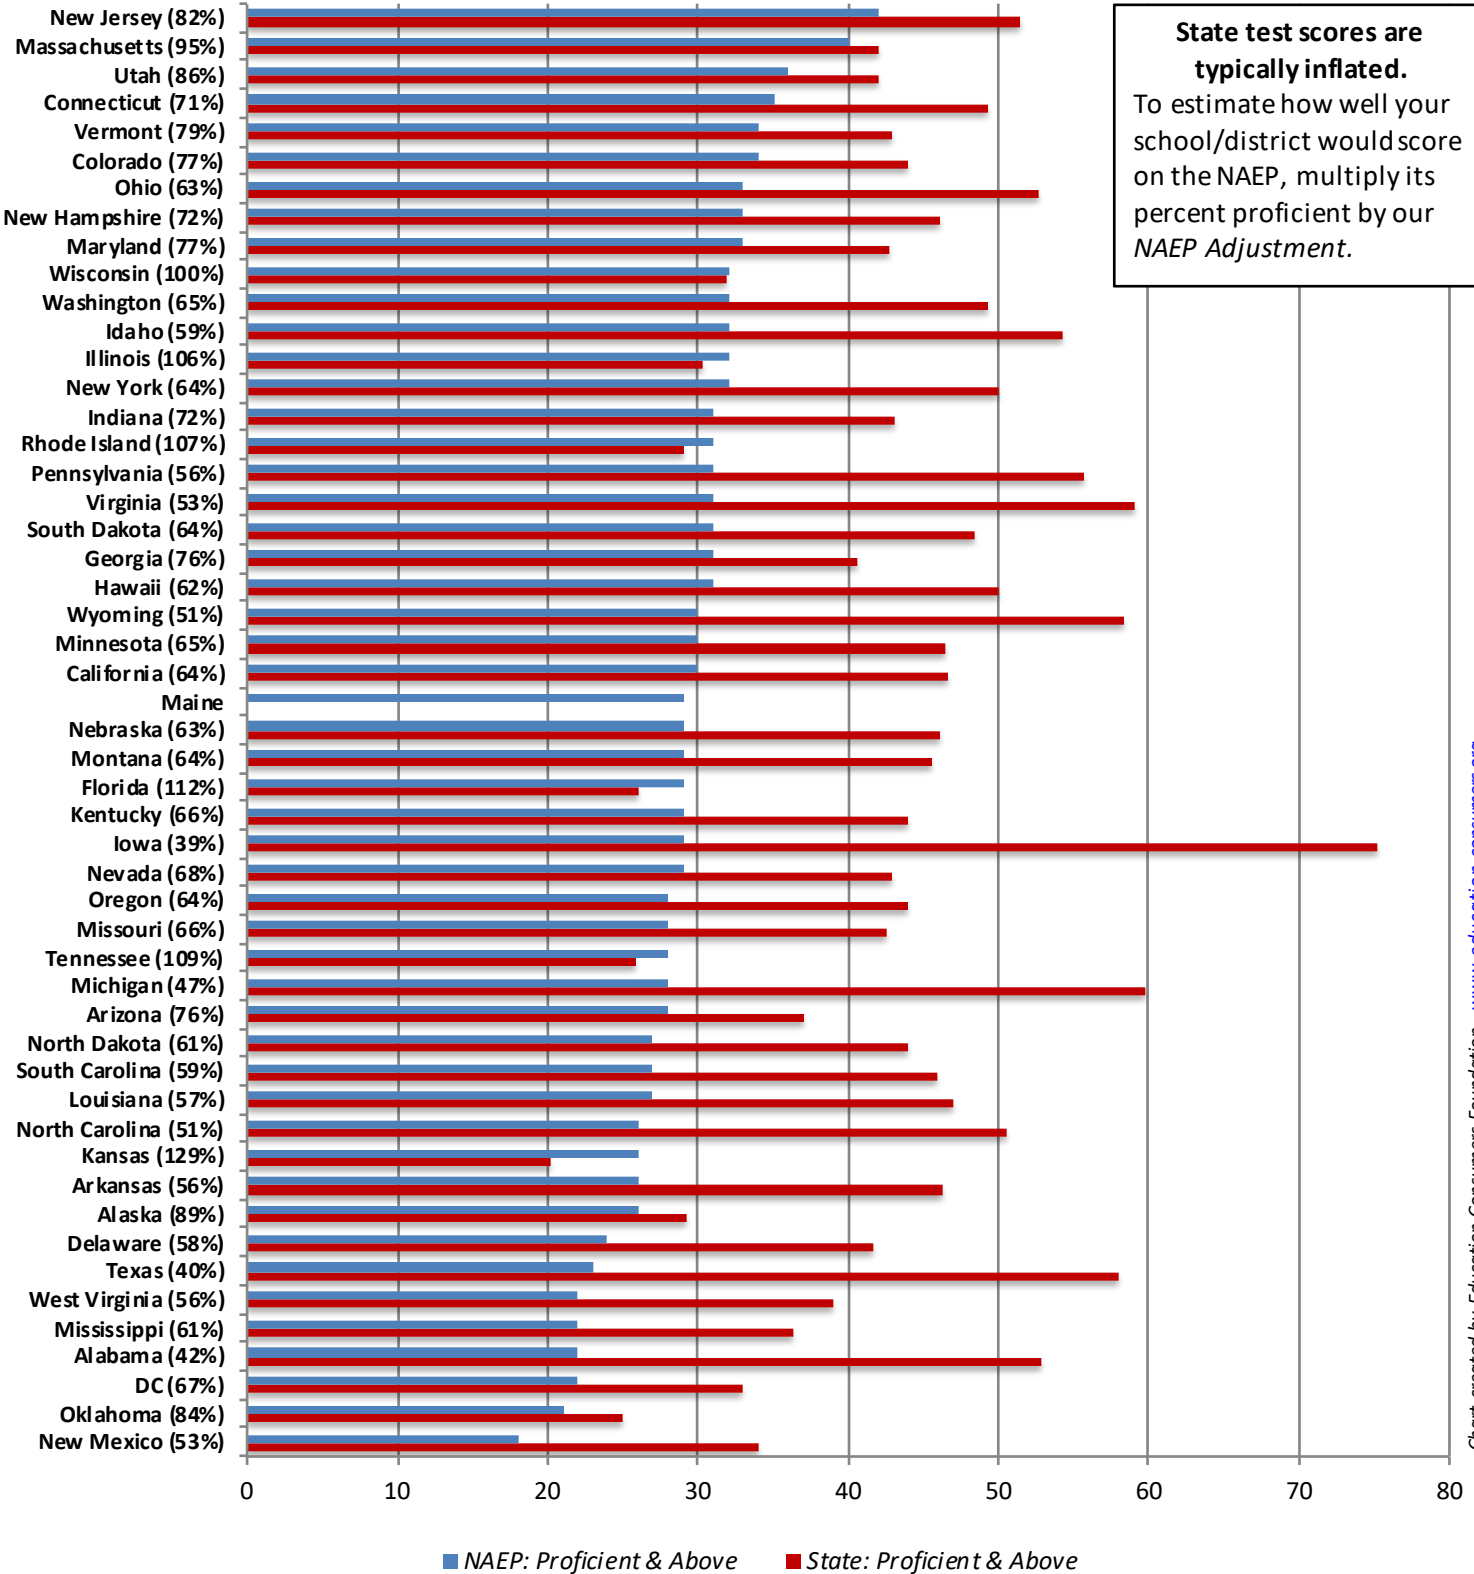

# Are States Honest With Themselves About Achievement?

National Assessment of Educational Progress (NAEP) vs State Self-Reports **READING:**  
Percent Proficient **Grade 8 (2022)**

## State NAEP Adjustment

**State test scores are typically inflated.**  
To estimate how well your school/district would score on the NAEP, multiply its percent proficient by our NAEP Adjustment.