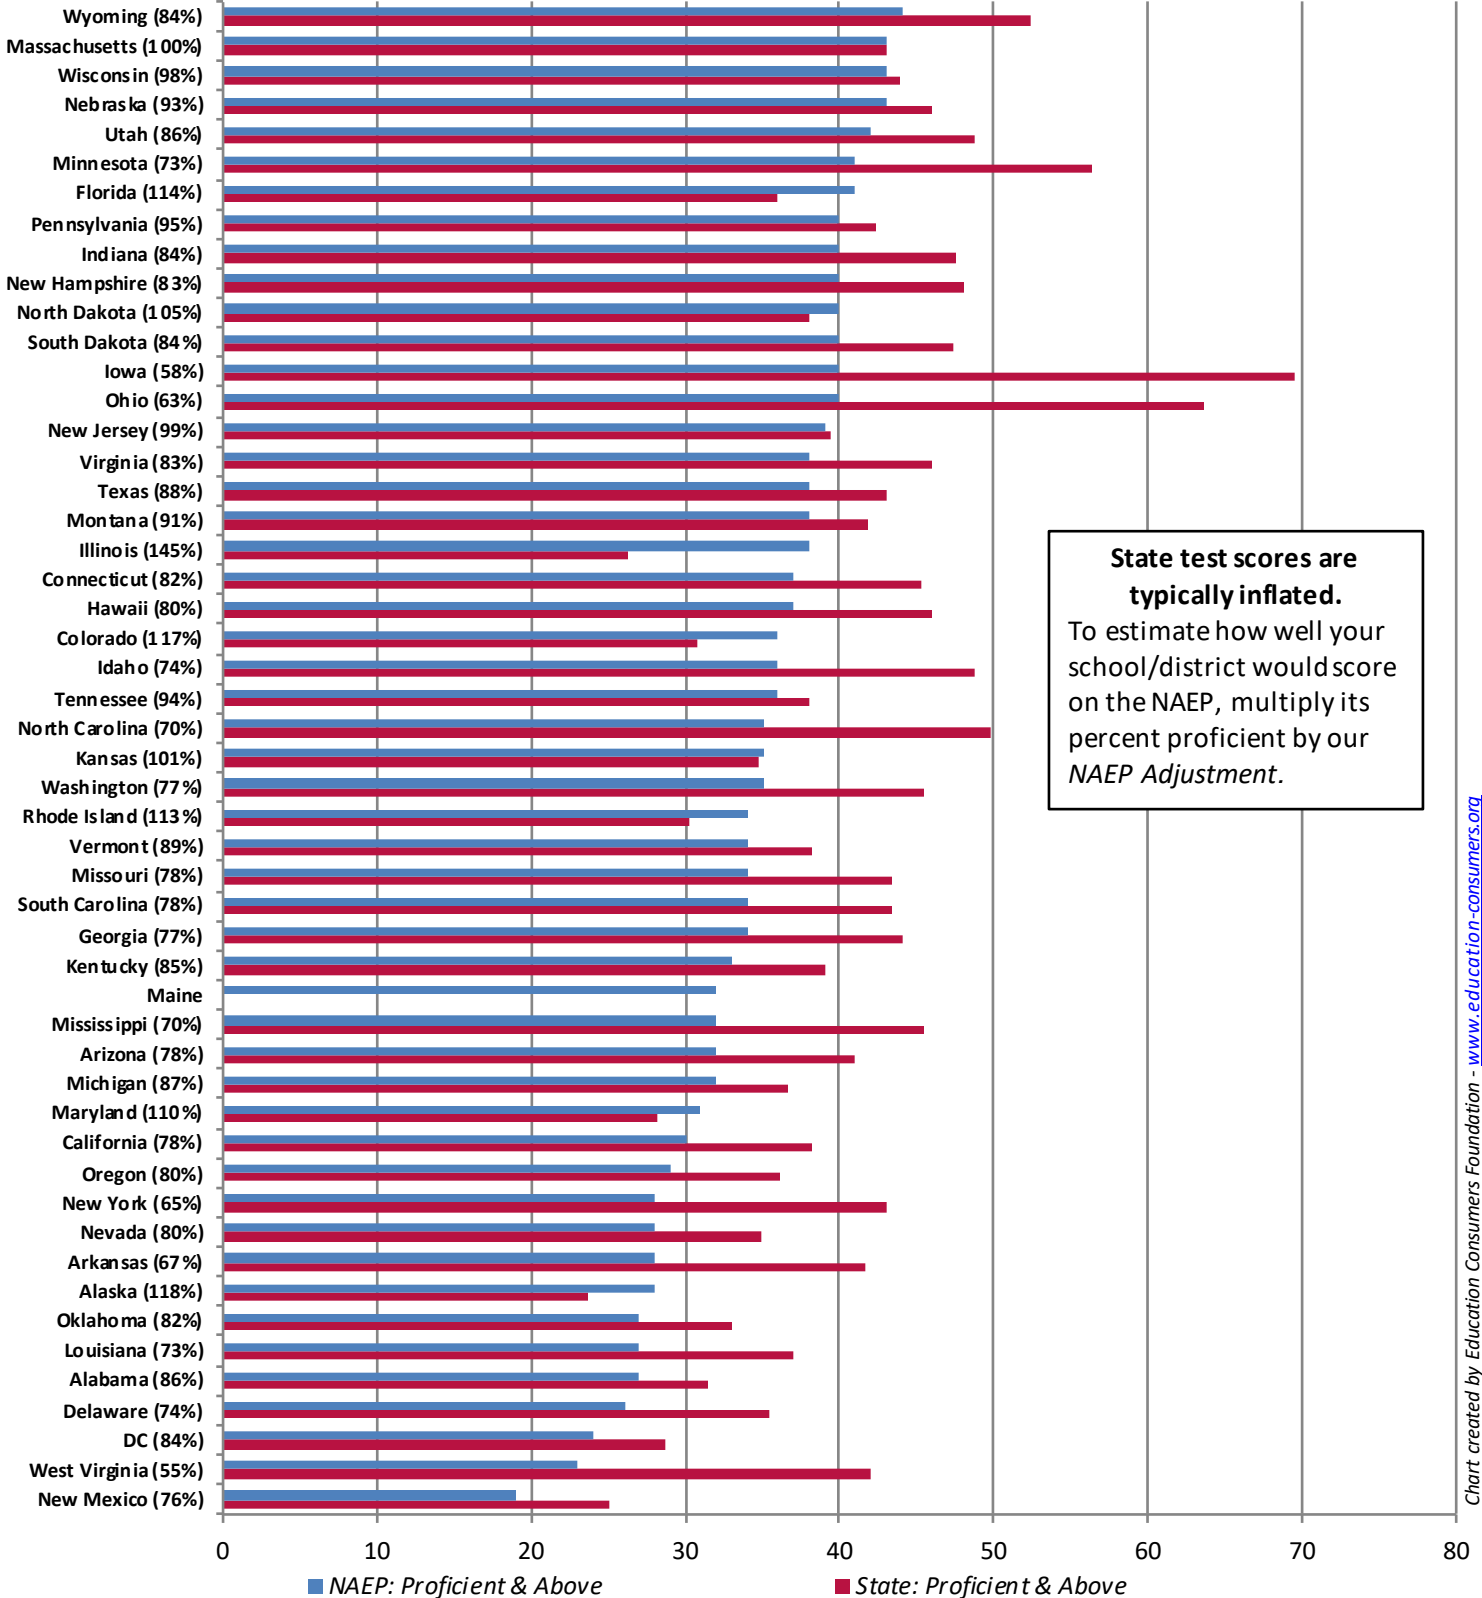

# Are States Honest With Themselves About Achievement?

National Assessment of Educational Progress (NAEP) vs State Self-Reports: **MATH**  
Percent Proficient **Grade 4** (2022)

## State NAEP Adjustment

**State test scores are typically inflated.**  
To estimate how well your school/district would score on the NAEP, multiply its percent proficient by our NAEP Adjustment.