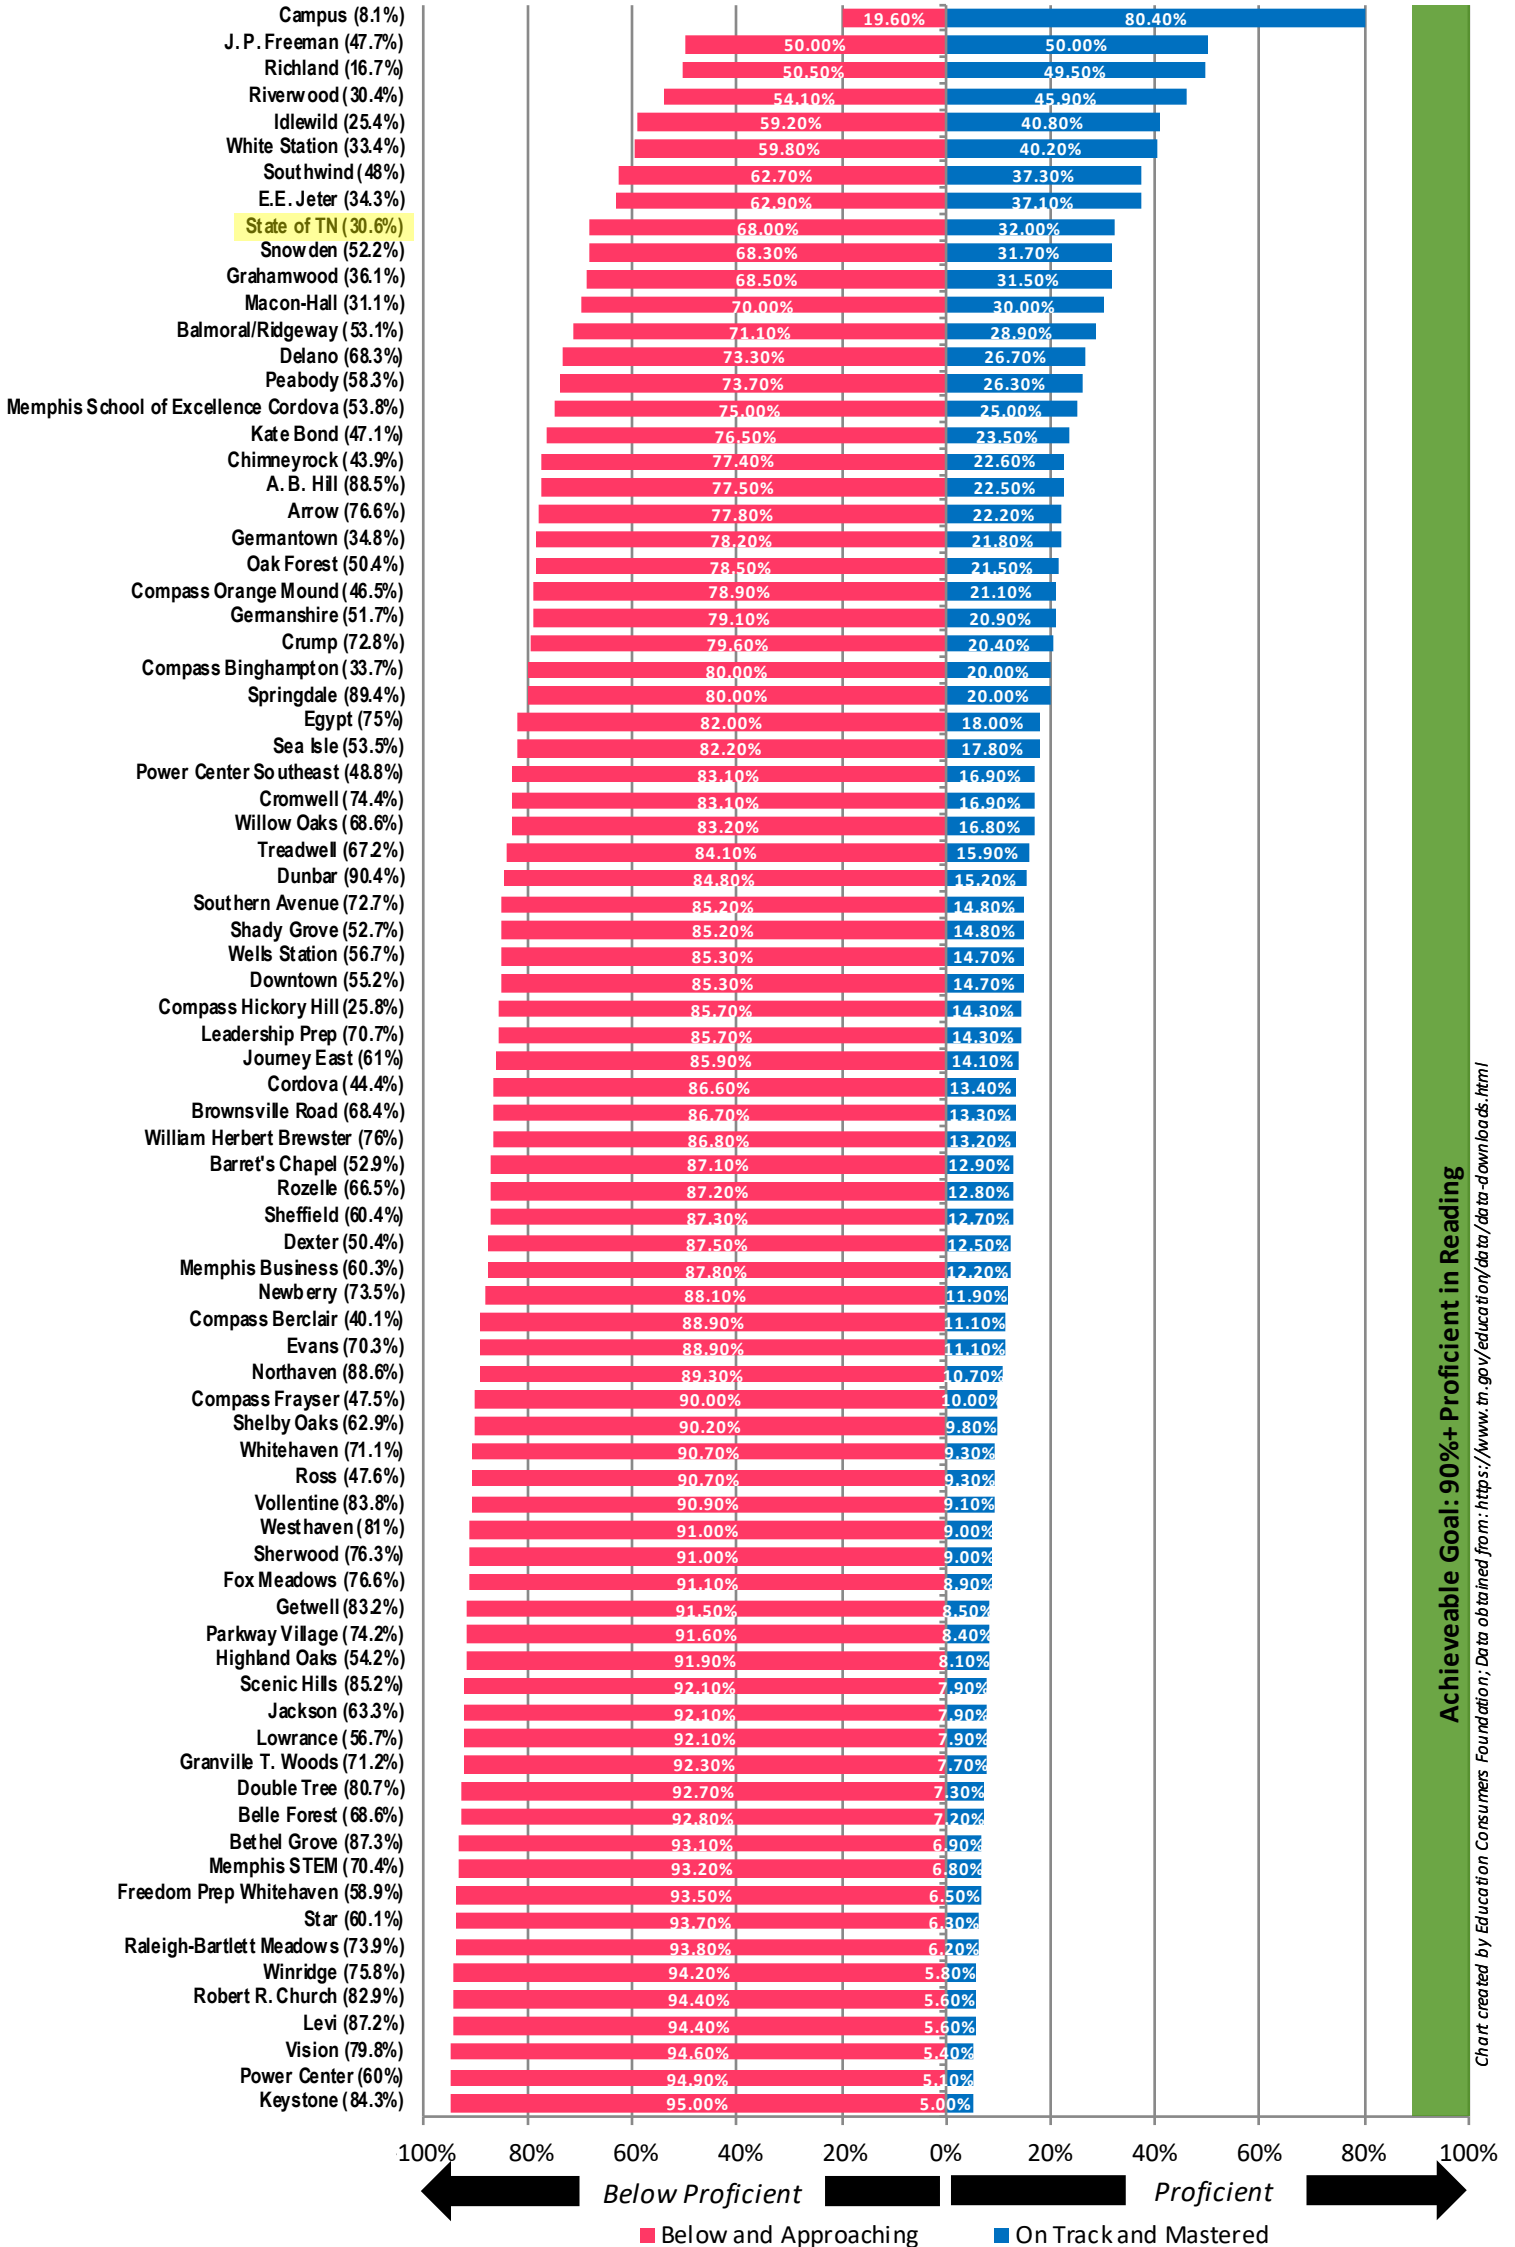

# Are our Shelby County Children Learning to Read?

Reading proficiency, Grade 3, TN Department of Education, 2021

Numbers in Parentheses = Percent Economically Disadvantaged, 2020-2021

Achievable Goal: 90%+ Proficient in Reading

Chart created by Education Consumers Foundation; Data obtained from: <https://www.tn.gov/education/data/data-downloads.html>