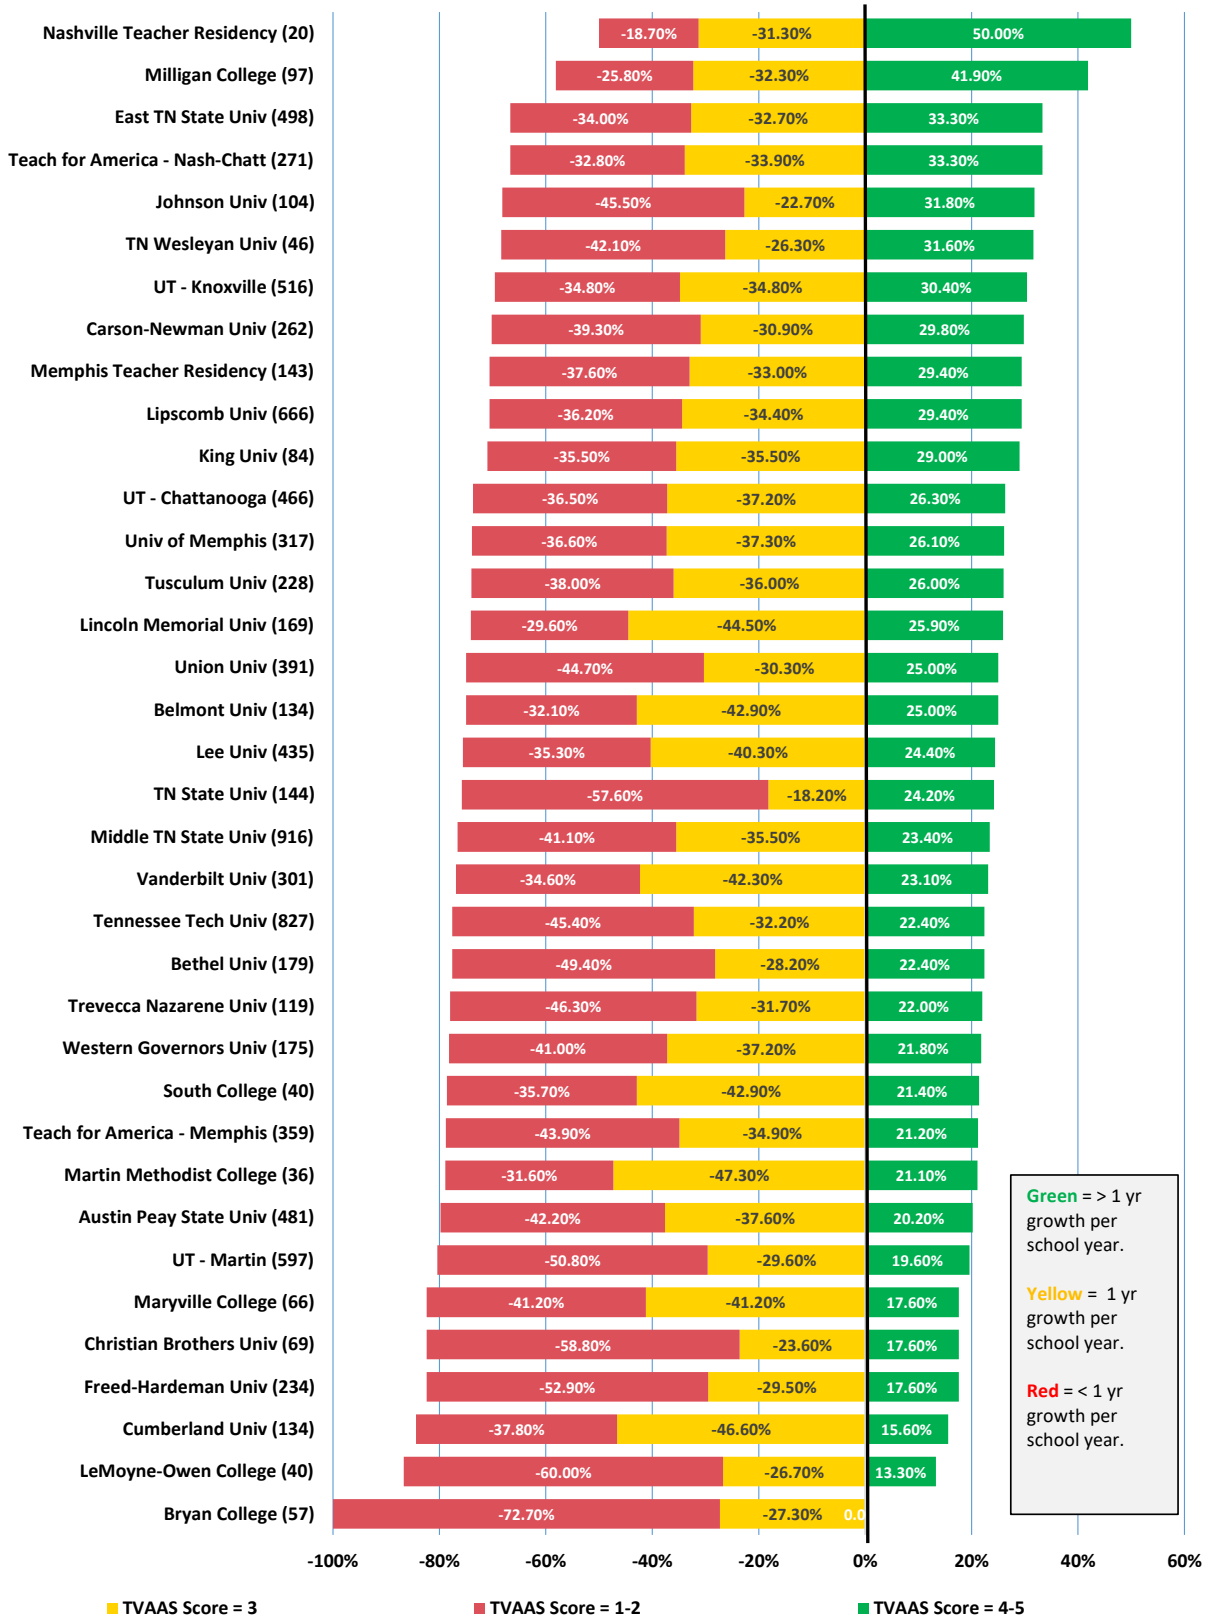

# Classroom Effectiveness of TN's New Teachers

Teachers Producing Low, Avg, High Achievement Gain by Prep Program - 2019

Training Program (number of graduates 2017-2019)

Green = > 1 yr growth per school year.  
 Yellow = 1 yr growth per school year.  
 Red = < 1 yr growth per school year.