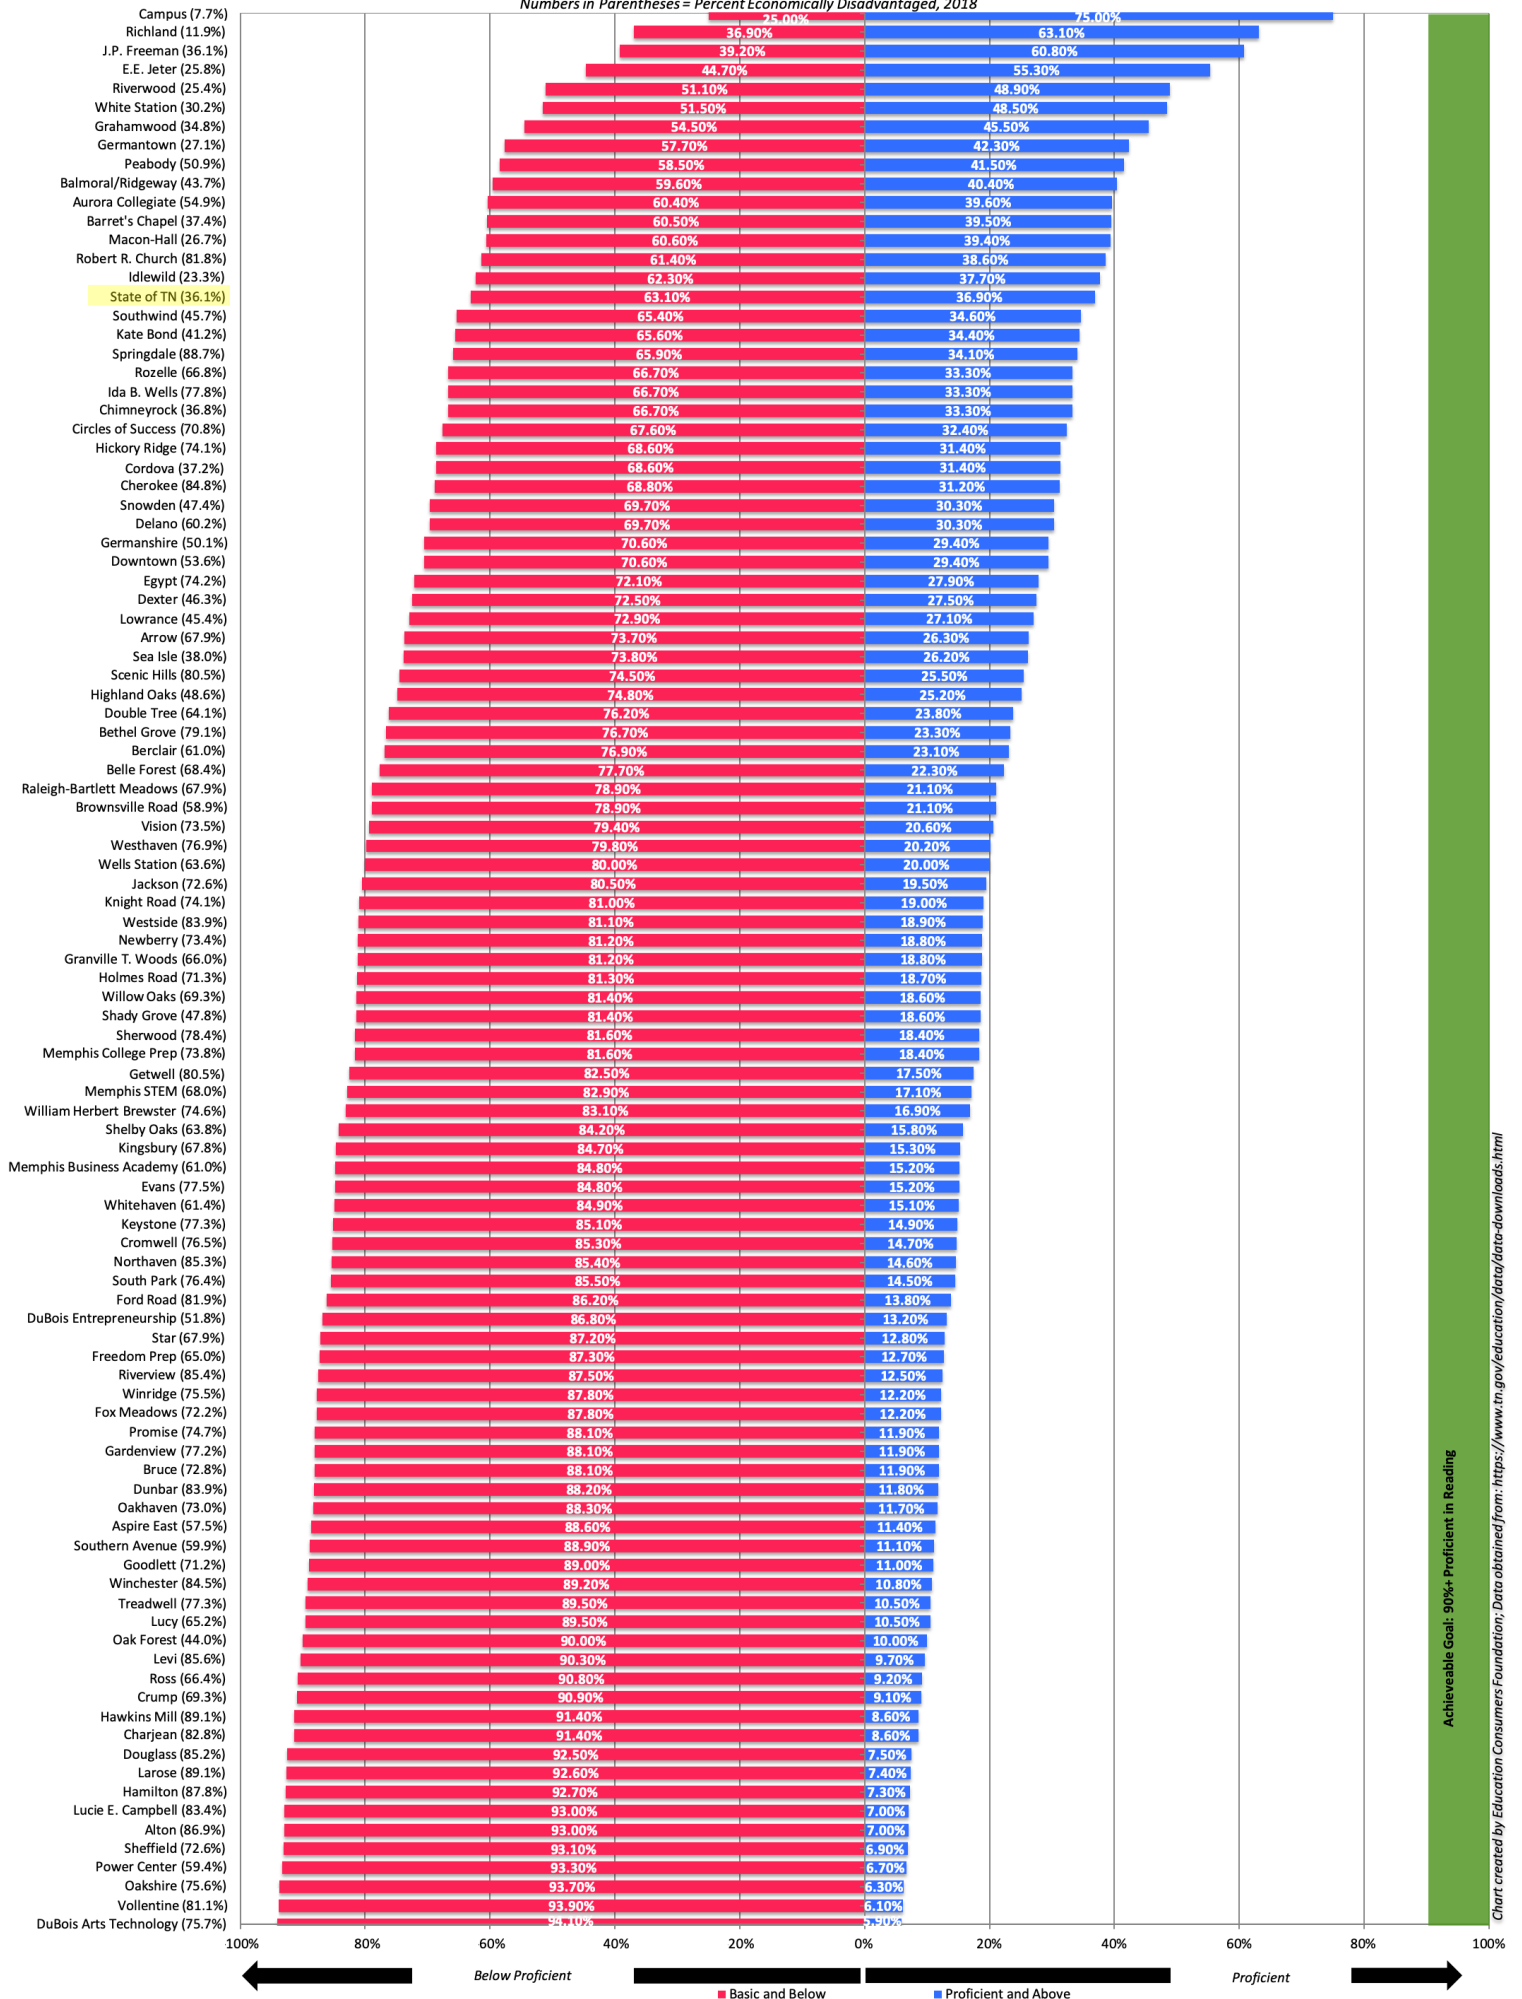

Are Shelby County Children Learning to Read?
Reading proficiency, Grade 3, TN Department of Education, 2019
Numbers in Parentheses = Percent Economically Disadvantaged, 2018

Achievable Goal: 90%+ Proficient in Reading