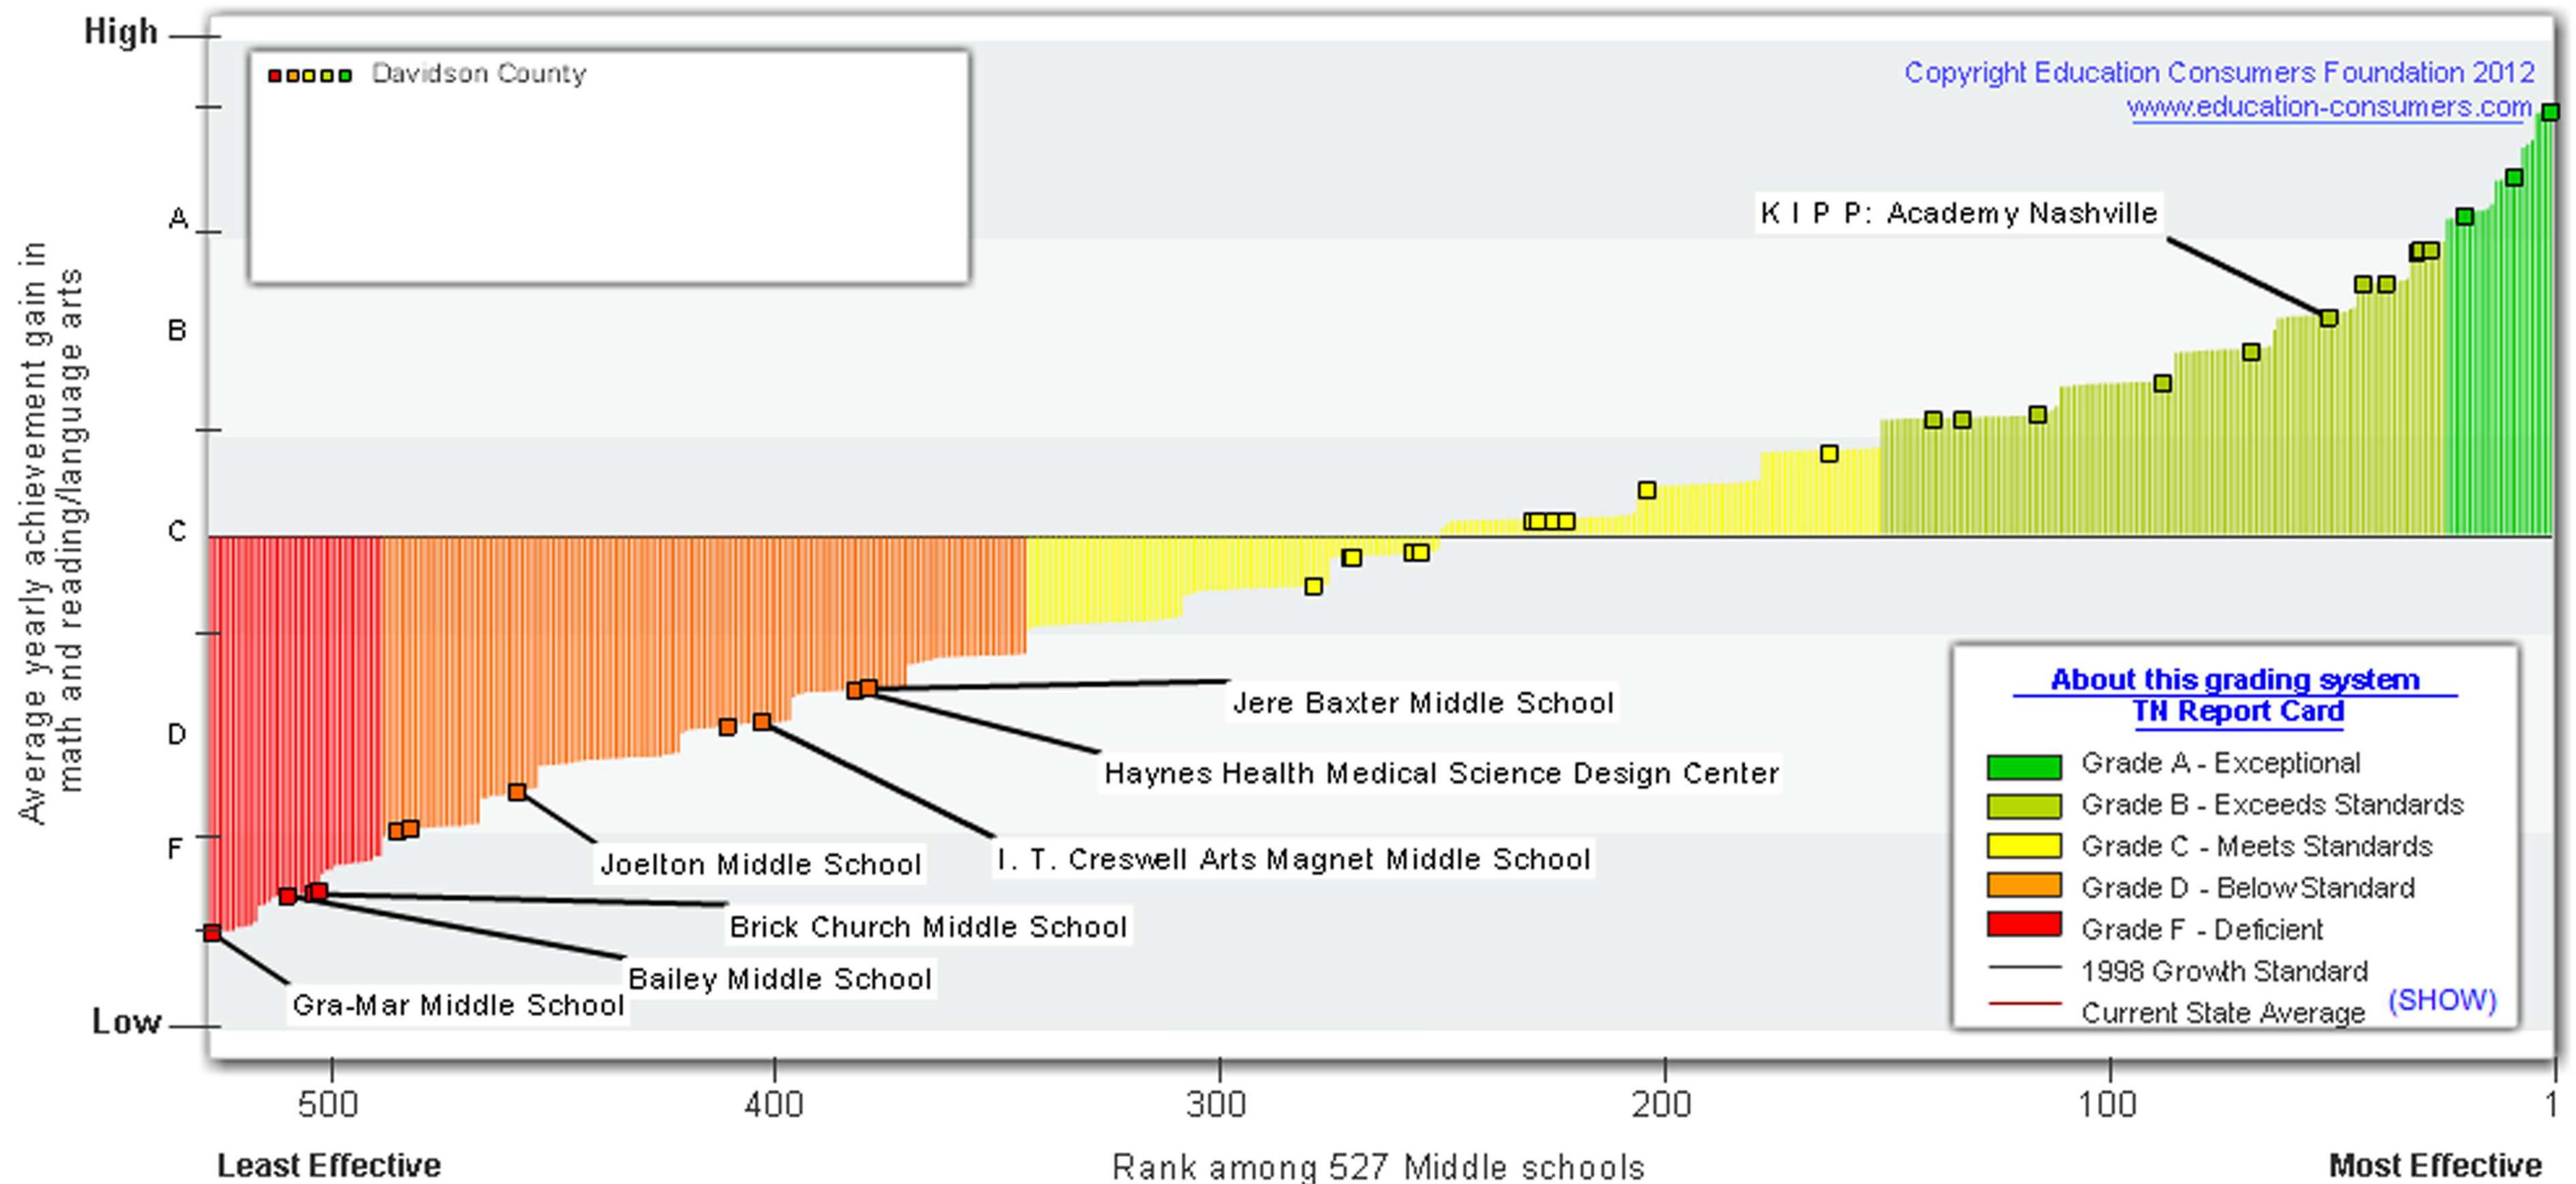

Tennessee K-8 and Middle School Effectiveness

Schools Ranked by Yearly Achievement Gain 2009-2011

About this School Performance Chart

- Rankings are based on schoolwide three-year average value-added (TVAAS) achievement gains
- Include gains in all subjects with extra weighting on reading and mathematics
- All data comes from TNDOE and is available through their website