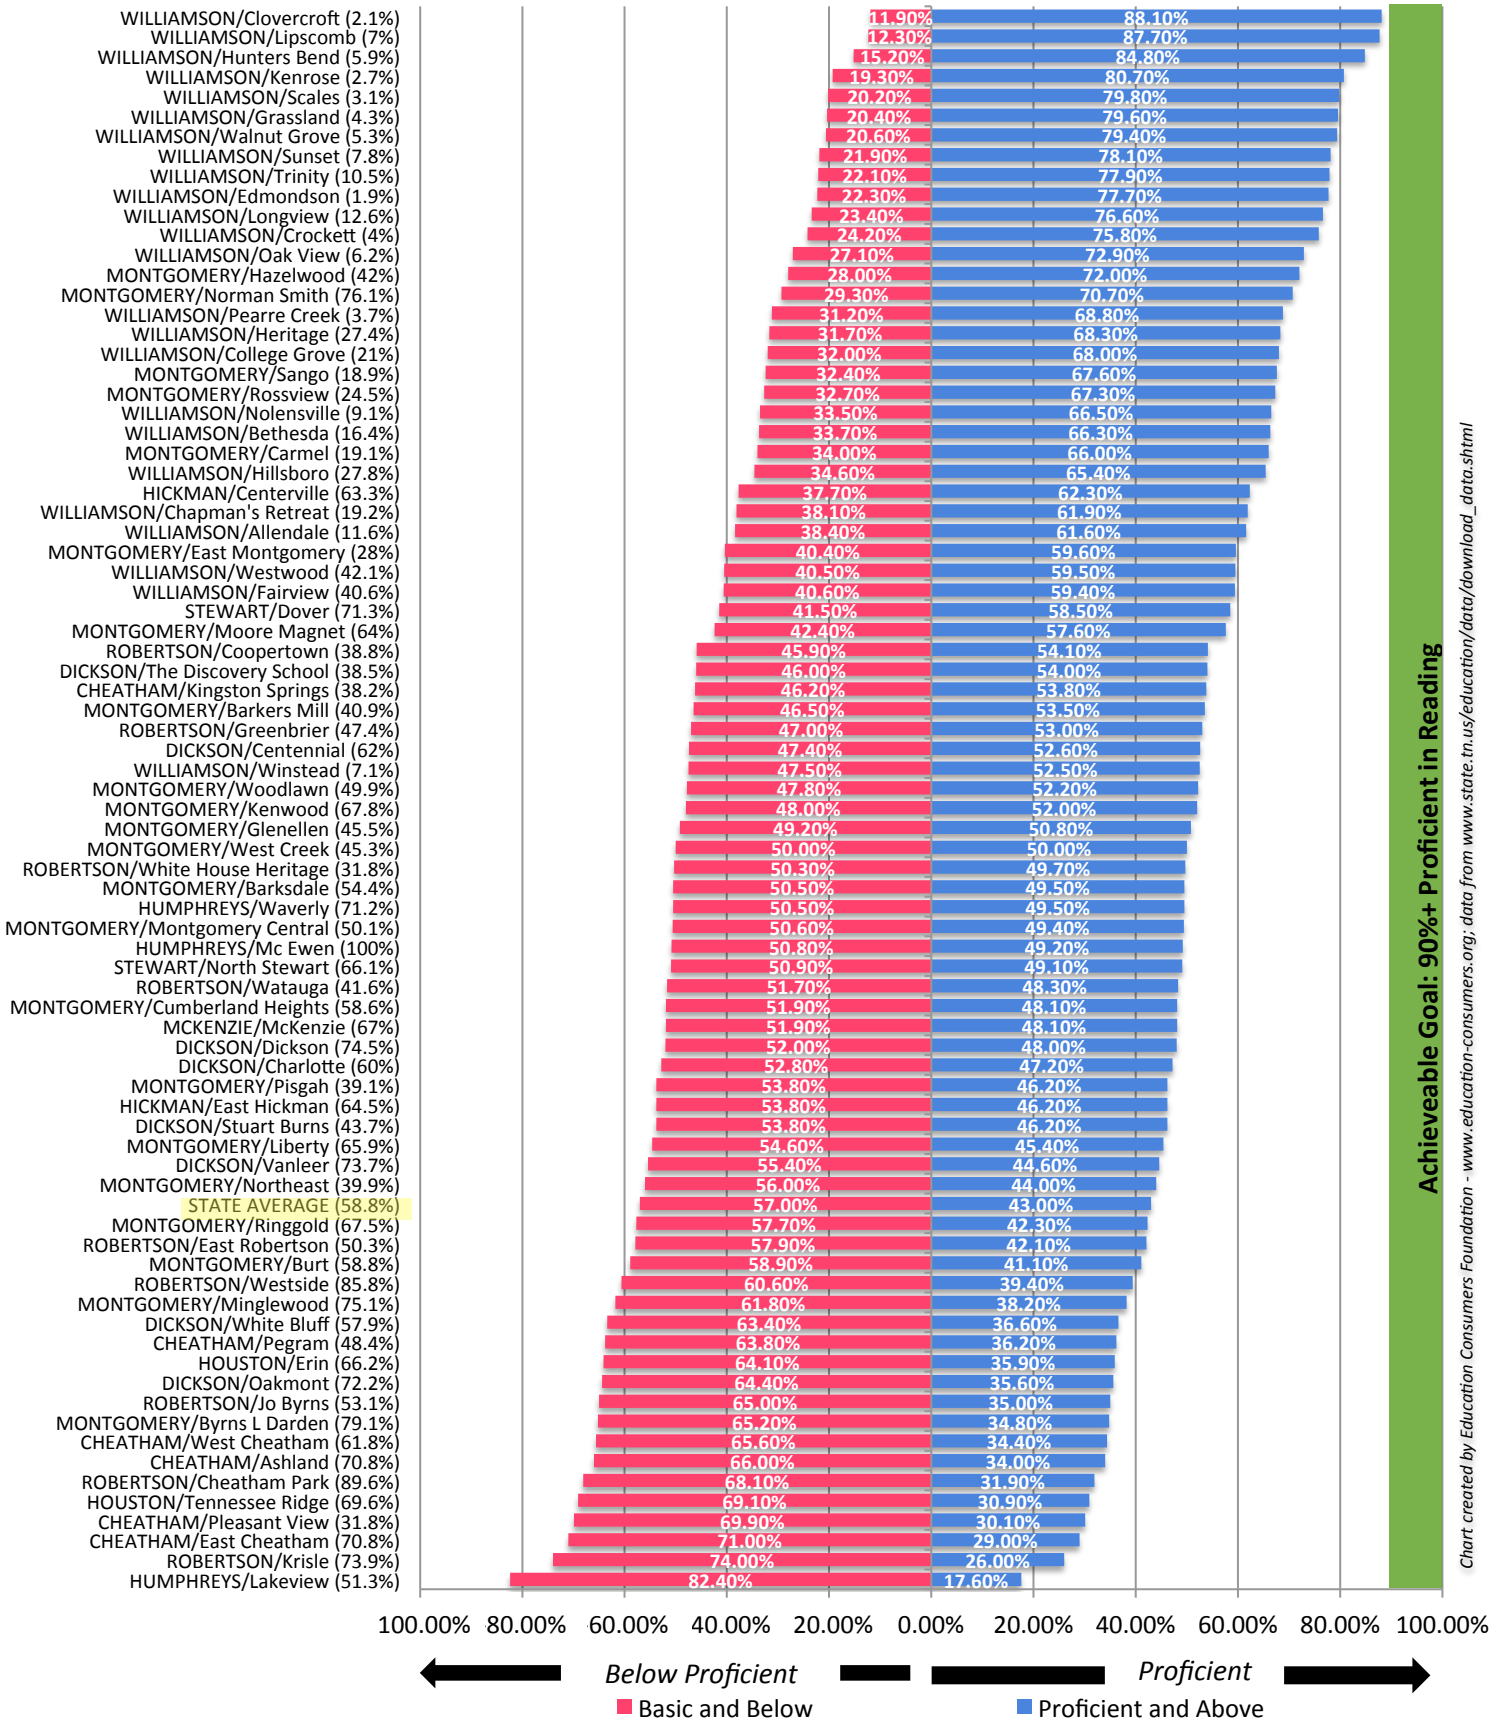

# Can our West Nashville 3rd graders read?

## Reading proficiency, TN Department of Education, 2015

Numbers in Parentheses = School Free/Reduced Lunch Rate (2014 data)  
 Caution: These proficiency numbers are substantially higher than those reported by the Nation's Report Card: [www.education-consumers.org/NAEP](http://www.education-consumers.org/NAEP)