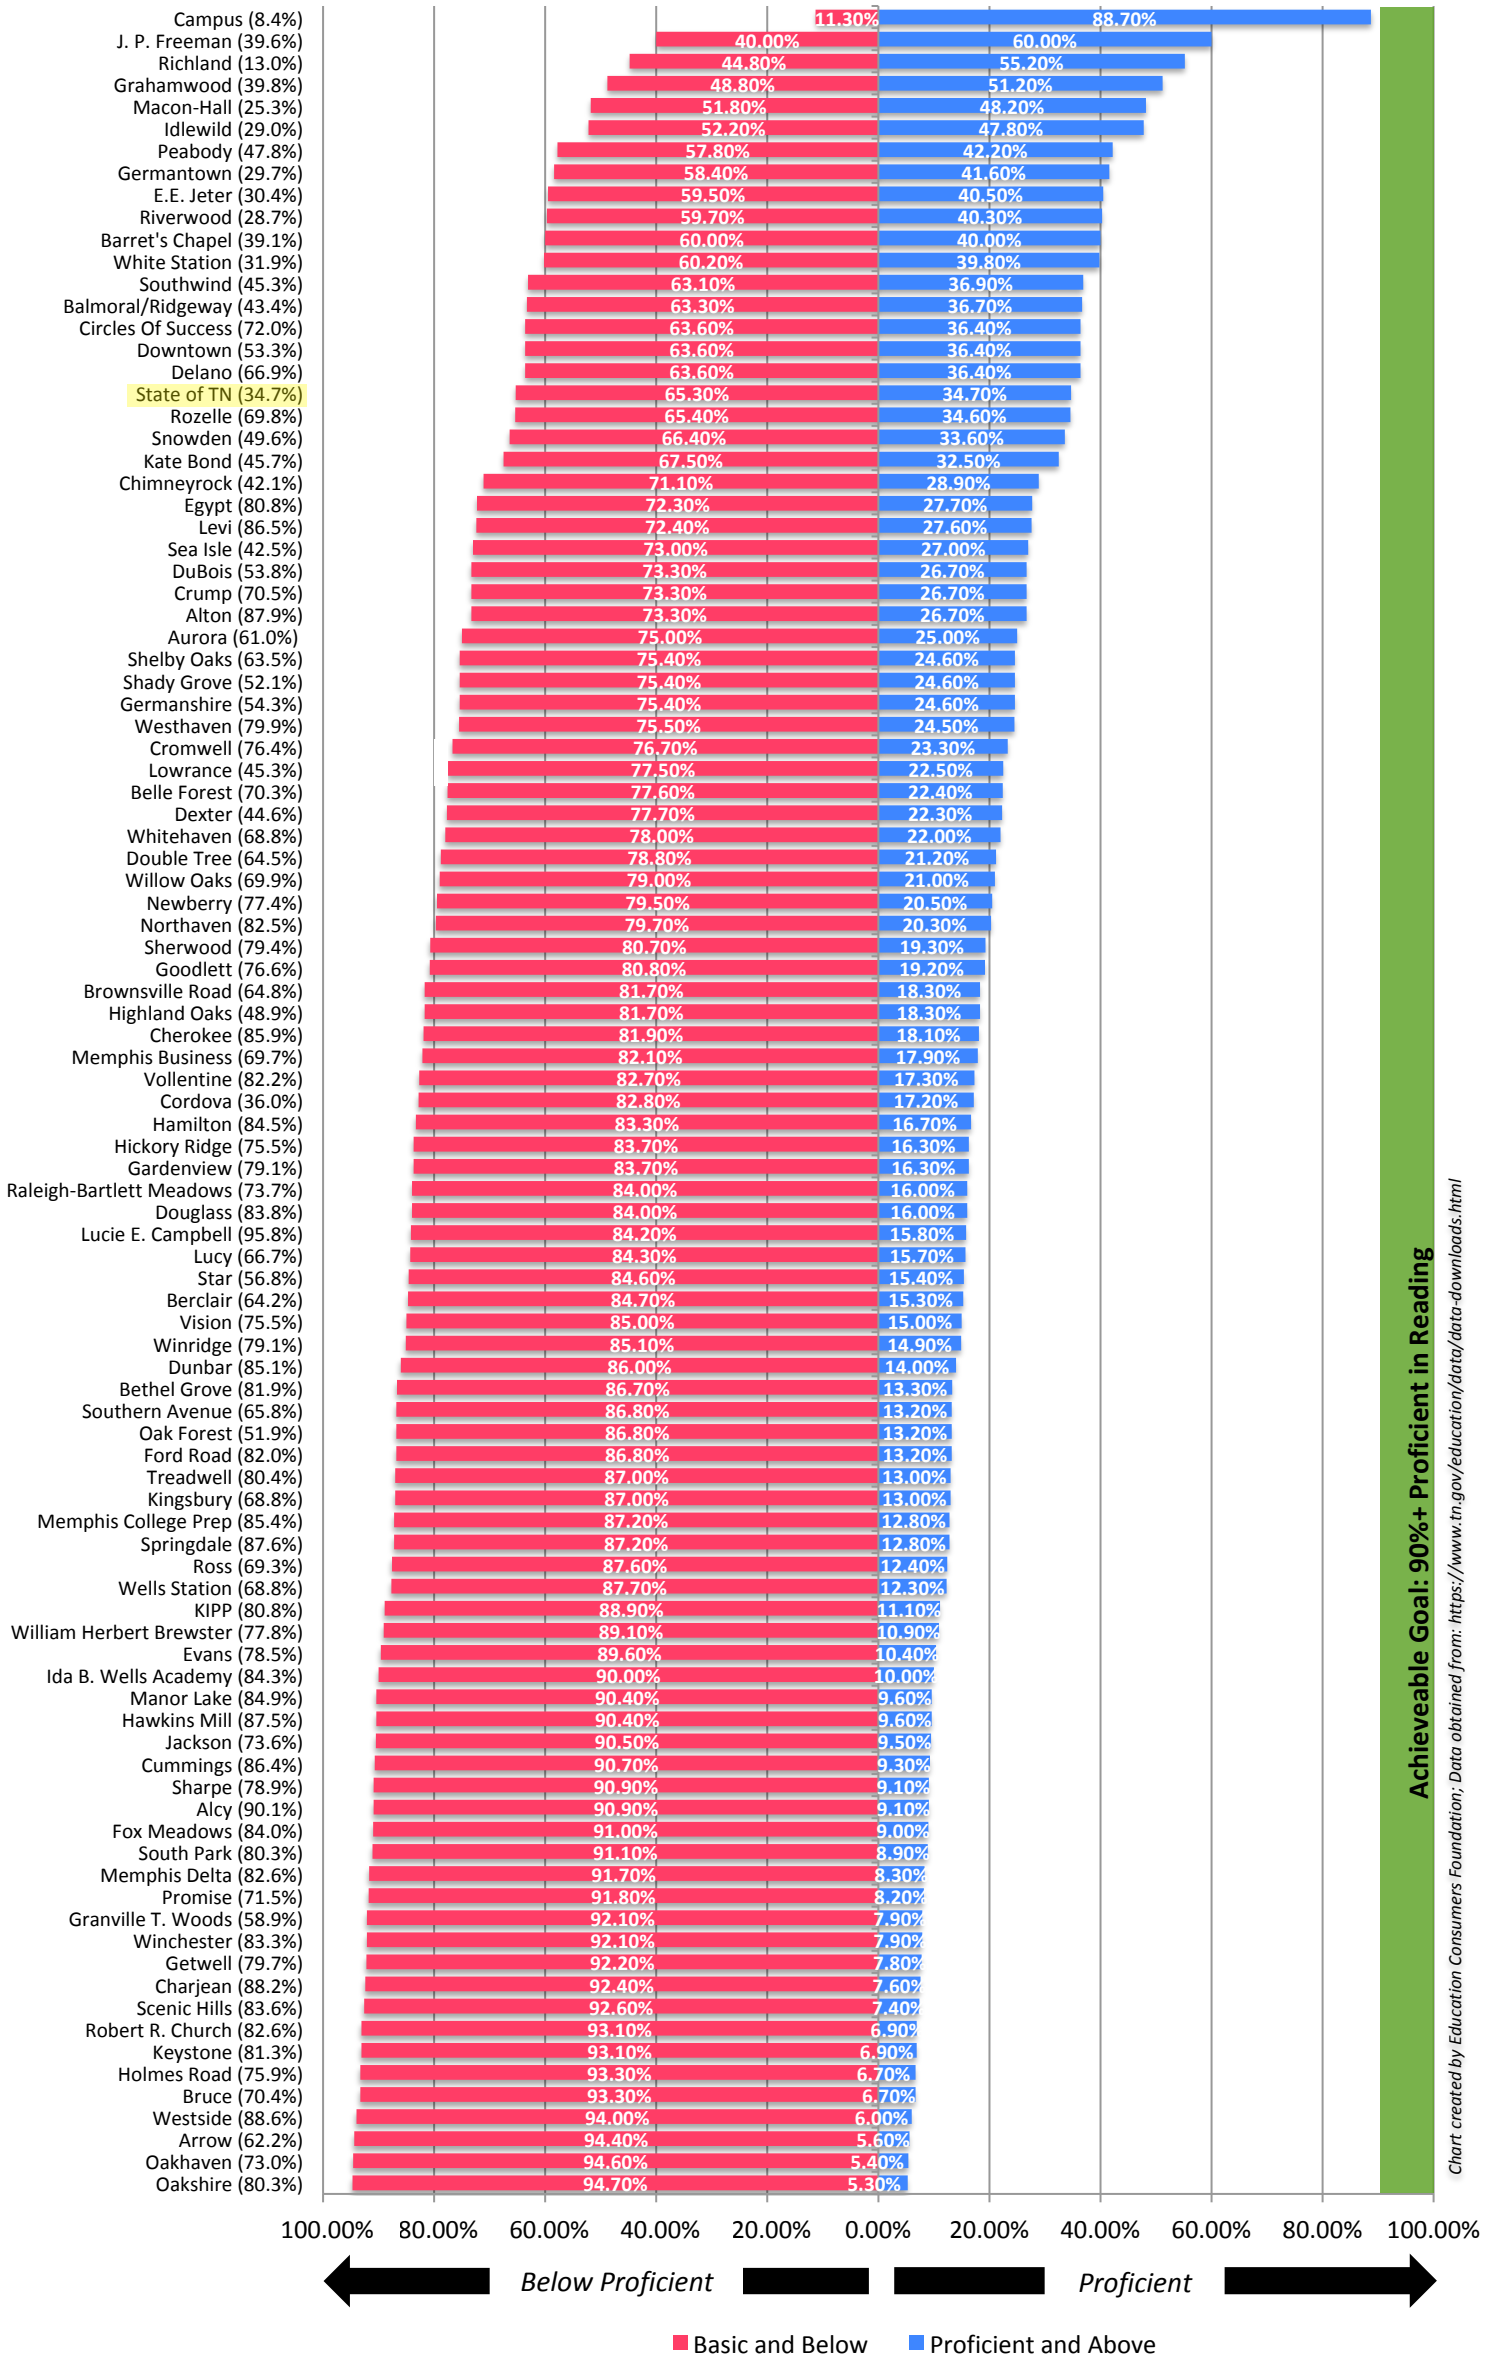

# Are Our Shelby County Children Learning to Read?

## Reading proficiency, Grade 3, TN Department of Education, 2017

Numbers in Parentheses = Percent Economically Disadvantaged, 2017

Chart created by Education Consumers Foundation; Data obtained from: <https://www.tn.gov/education/data/data-downloads.html>