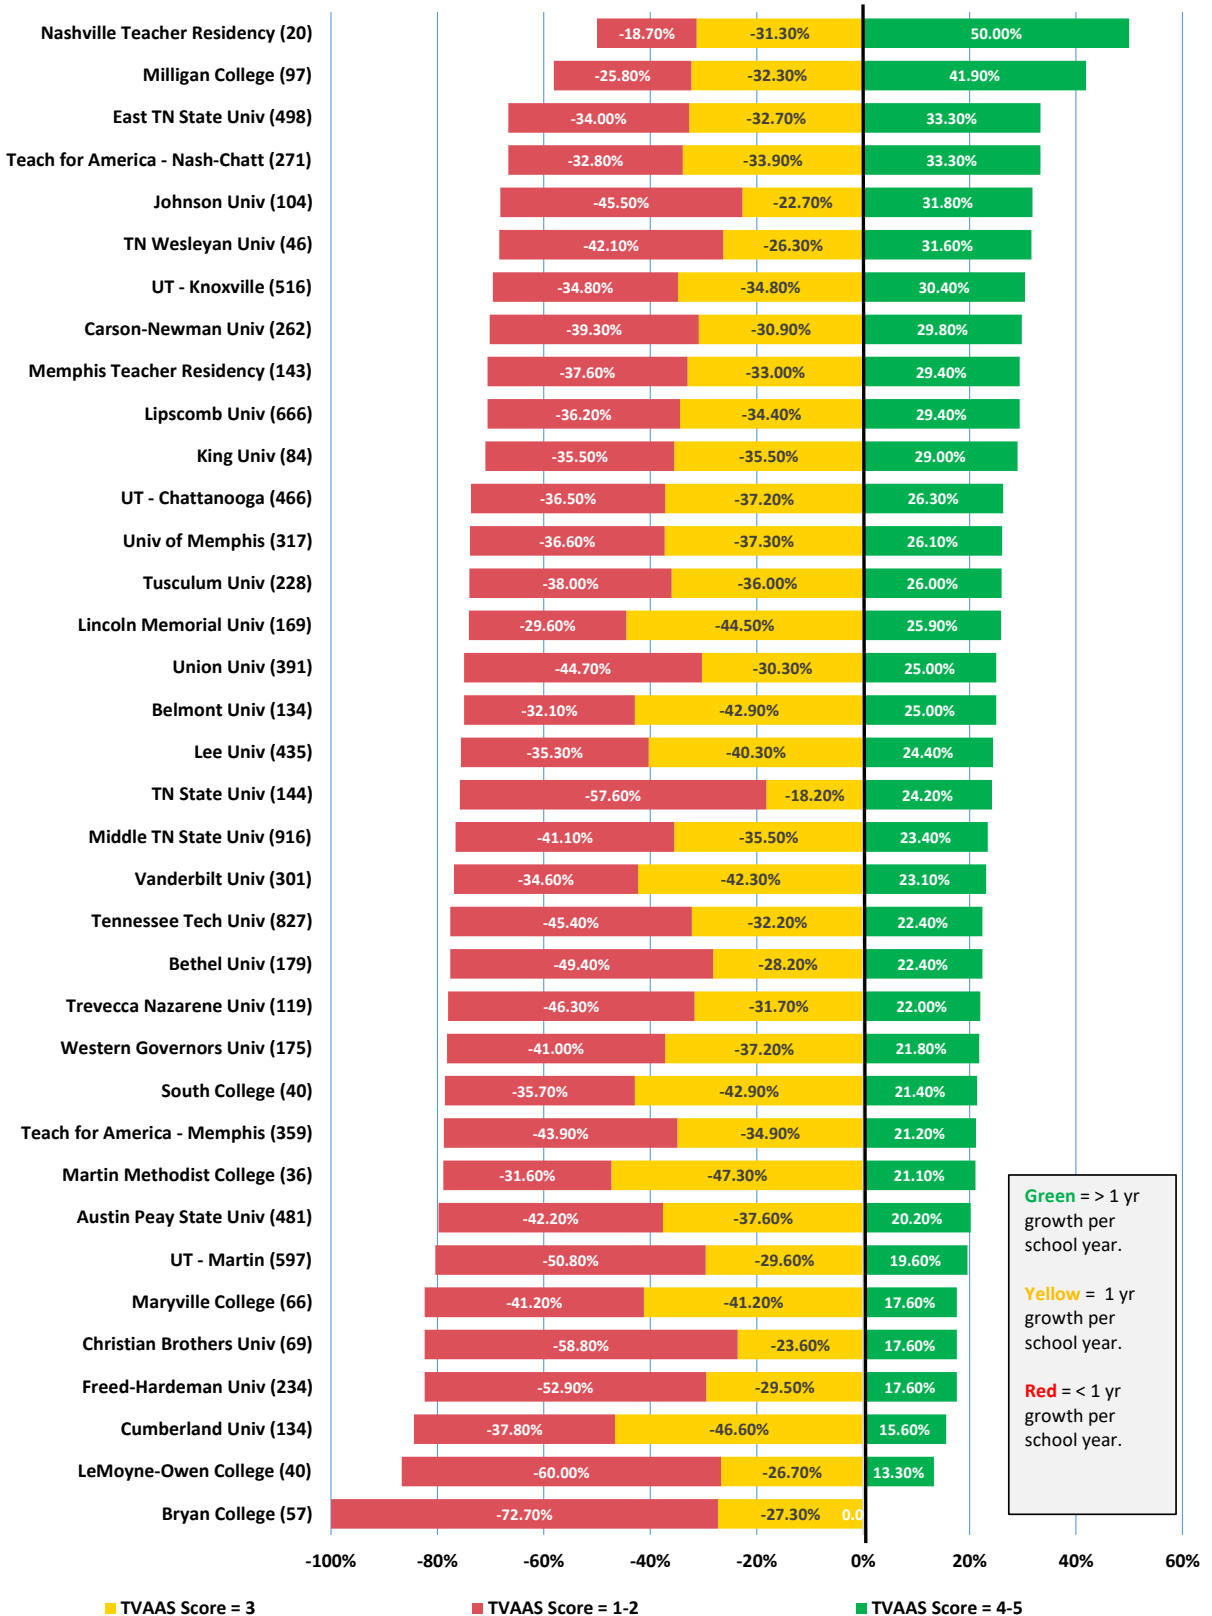

Classroom Effectiveness of TN's Teachers

Teachers Producing Low, Avg, High Achievement Gain by Prep Program - 2019

Training Program (number of graduates 2017-2019)

Green = > 1 yr growth per school year.
 Yellow = 1 yr growth per school year.
 Red = < 1 yr growth per school year.