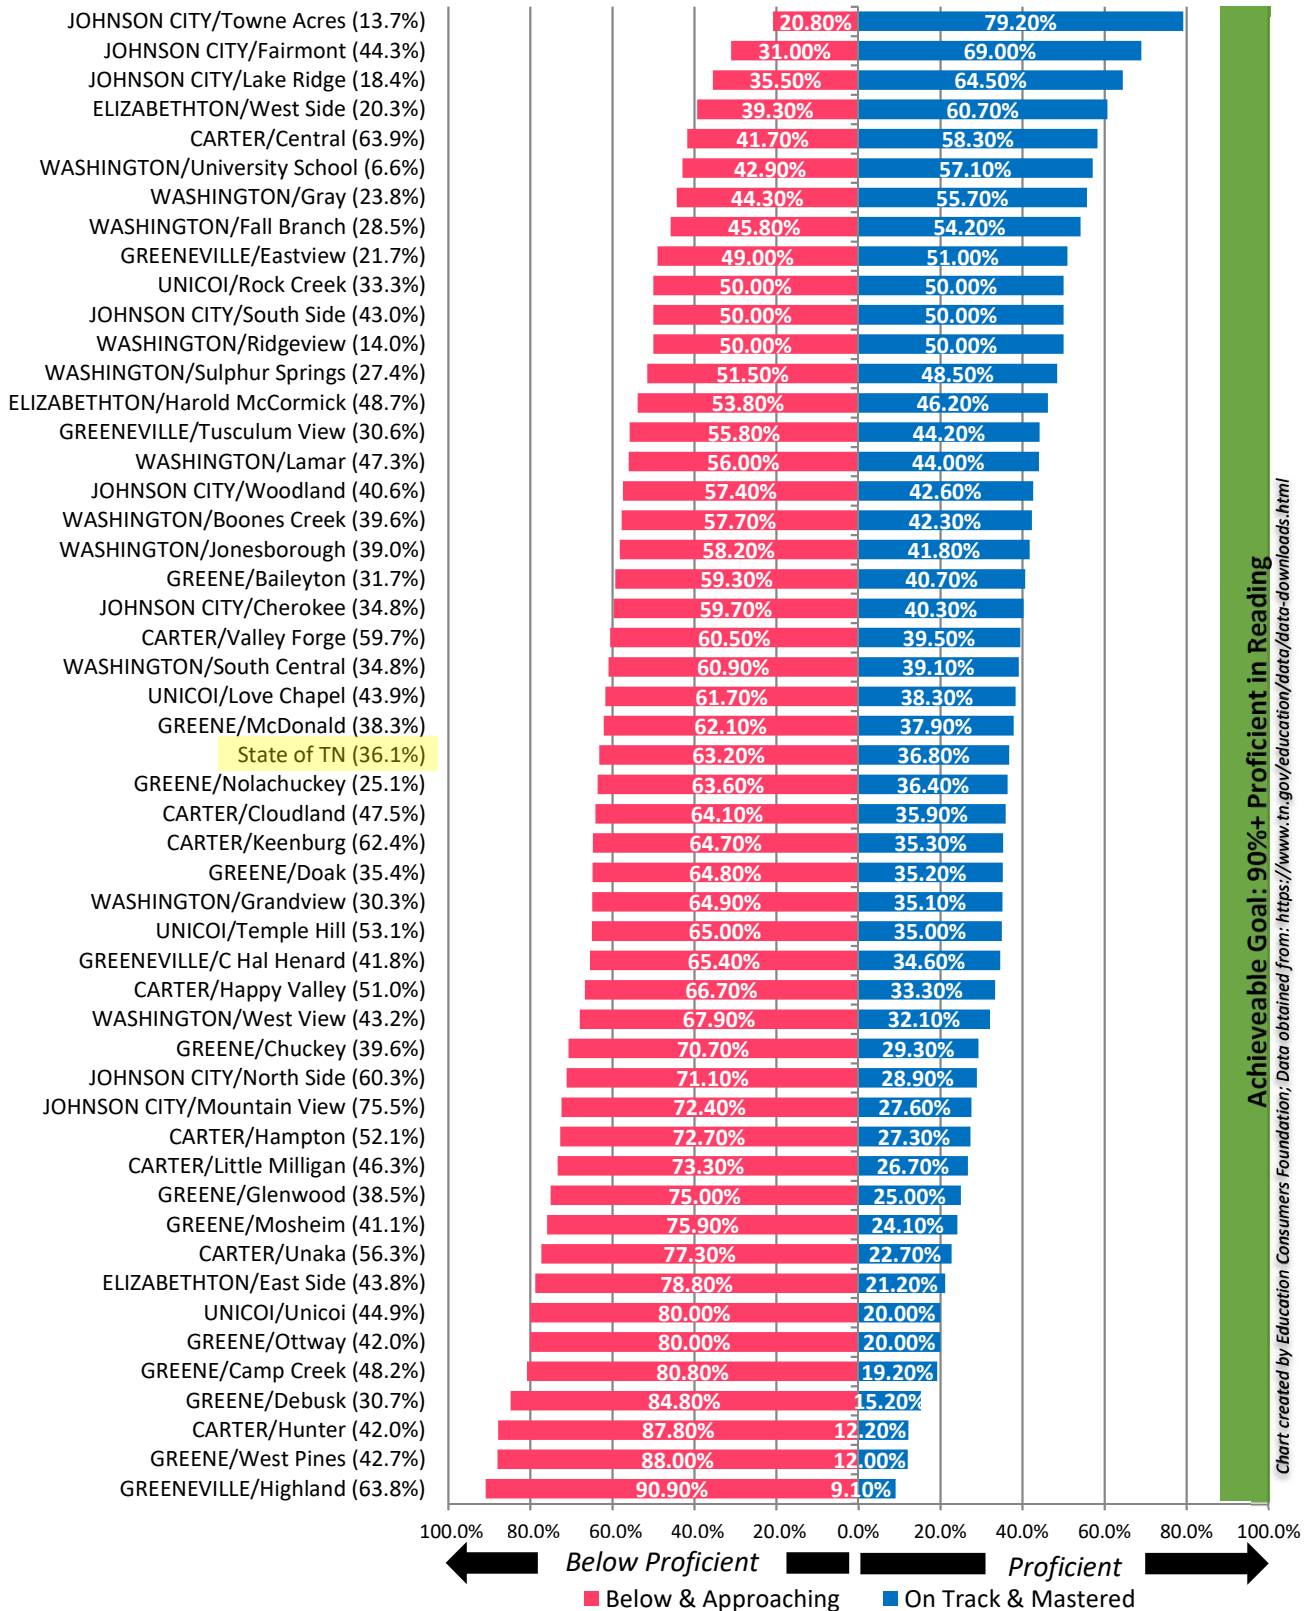

Reading in Washington & Nearby Counties

Reading proficiency, Grade 3, TN Department of Education, 2018

Numbers in Parentheses = Percent Economically Disadvantaged, 2018

Chart created by Education Consumers Foundation; Data obtained from: <https://www.tn.gov/education/data/data-downloads.html>