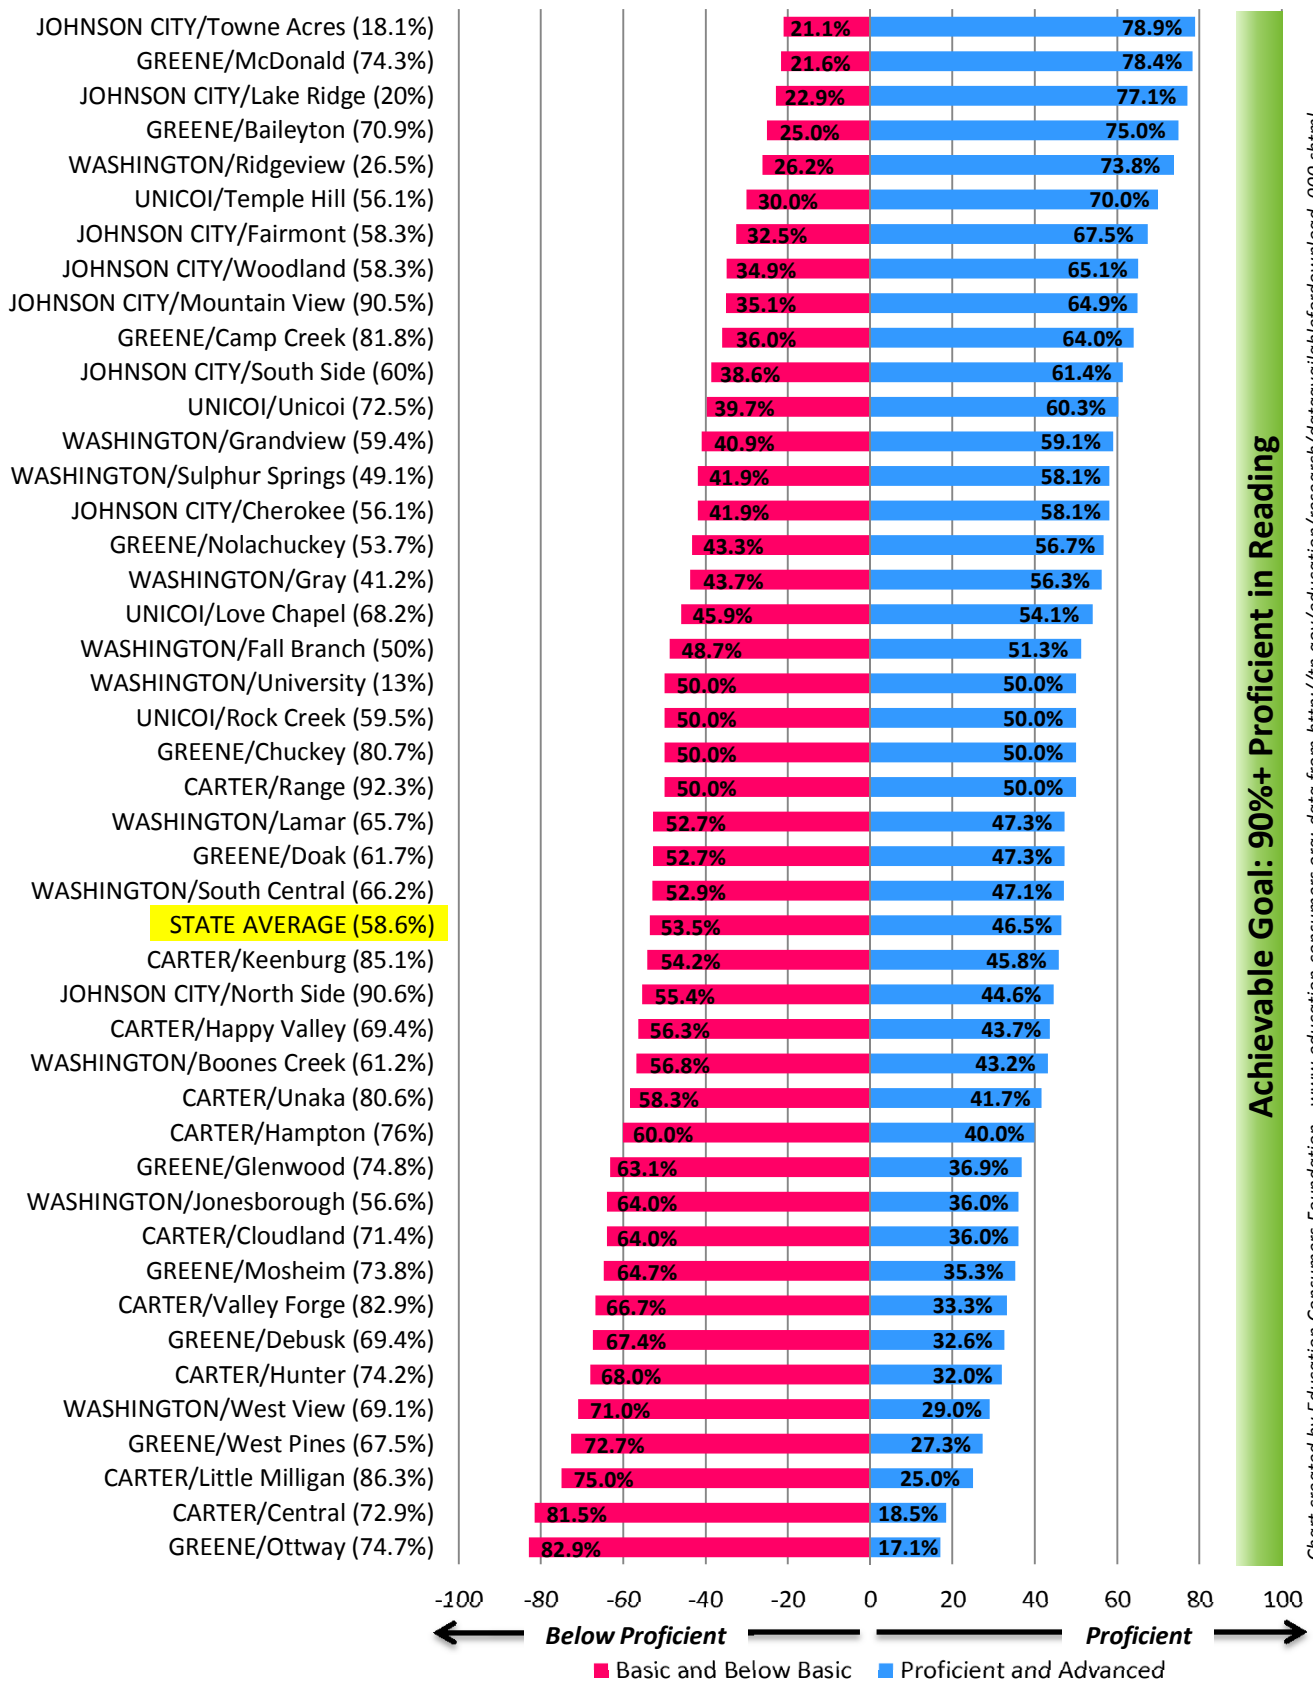

Can our Washington area 3rd graders read?

Reading proficiency, TN Department of Education, 2012

Numbers in Parentheses = School Free/Reduced Lunch Rate

Caution: Numbers higher than those reported by the Nation's Report Card: www.education-consumers.org/NAEP.

Chart created by Education Consumers Foundation - www.education-consumers.org; data from http://tn.gov/education/research/dataavailablefordownload_000.shtml